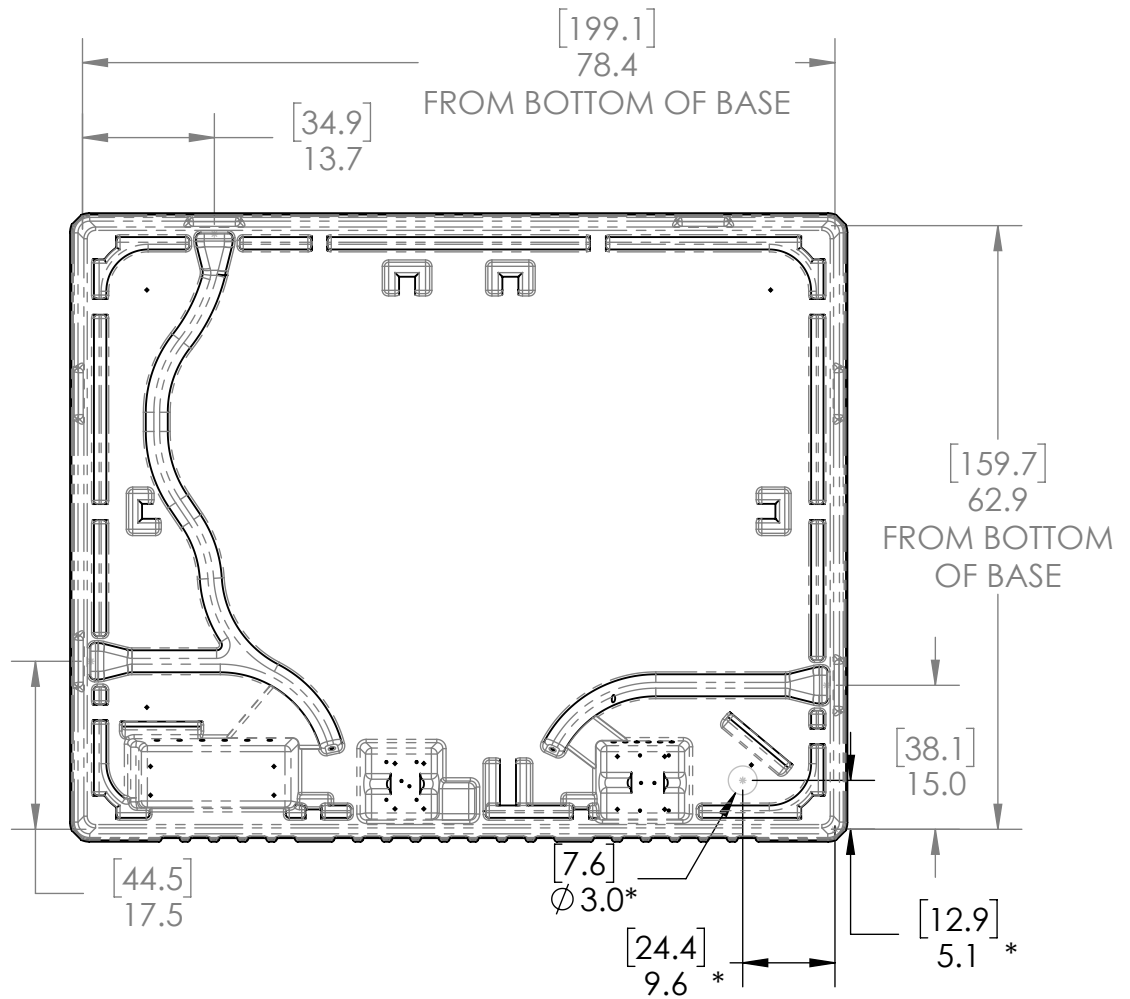

- Height:
- A - Overall  
34" [86.4cm]
  - B - Ground to Bottom of Lip  
32" [81.3cm]
  - C - Ground to Bottom of Cabinet  
4.69" [12cm]

NOTES:

DOOR ENTRY IS CENTERED ON THE FRONT OF THE SPA WITH THE FOLLOWING SPAN: 83.5" [212cm]

# STIL 7

Height:  
 A - Overall  
 30.75" (78.1 cm)  
 B - Ground to Bottom of Lip  
 28.75" (73.0 cm)  
 C - Ground to Bottom of Cabinet  
 4.7" (12.0 cm)

NOTES:

DOOR ENTRY IS CENTERED ON THE FRONT OF THE SPA WITH THE FOLLOWING SPAN: 77.0" [195.6]