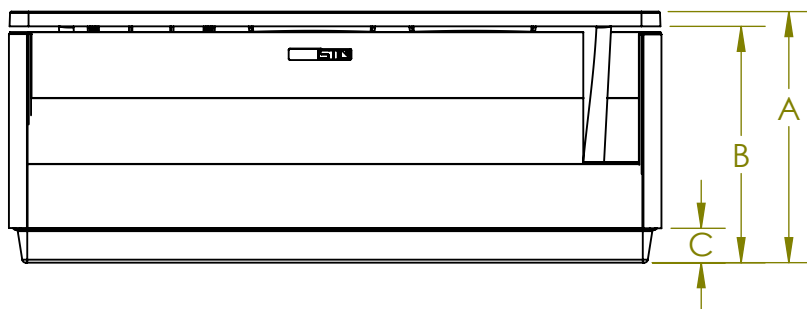

- Height:
- A - Overall  
34" [86.4cm]
  - B - Ground to Bottom of Lip  
32" [81.3cm]
  - C - Ground to Bottom of Cabinet  
4.69" [12cm]

NOTES:

DOOR ENTRY IS CENTERED ON THE FRONT OF THE SPA WITH THE FOLLOWING SPAN: 83.5" [212cm]

# STIL 7

Height:  
 A - Overall  
 30.75" (78.1 cm)  
 B - Ground to Bottom of Lip  
 28.75" (73.0 cm)  
 C - Ground to Bottom of Cabinet  
 4.7" (12.0 cm)

NOTES:

DOOR ENTRY IS CENTERED ON THE FRONT OF THE SPA WITH THE FOLLOWING SPAN: 77.0" [195.6]