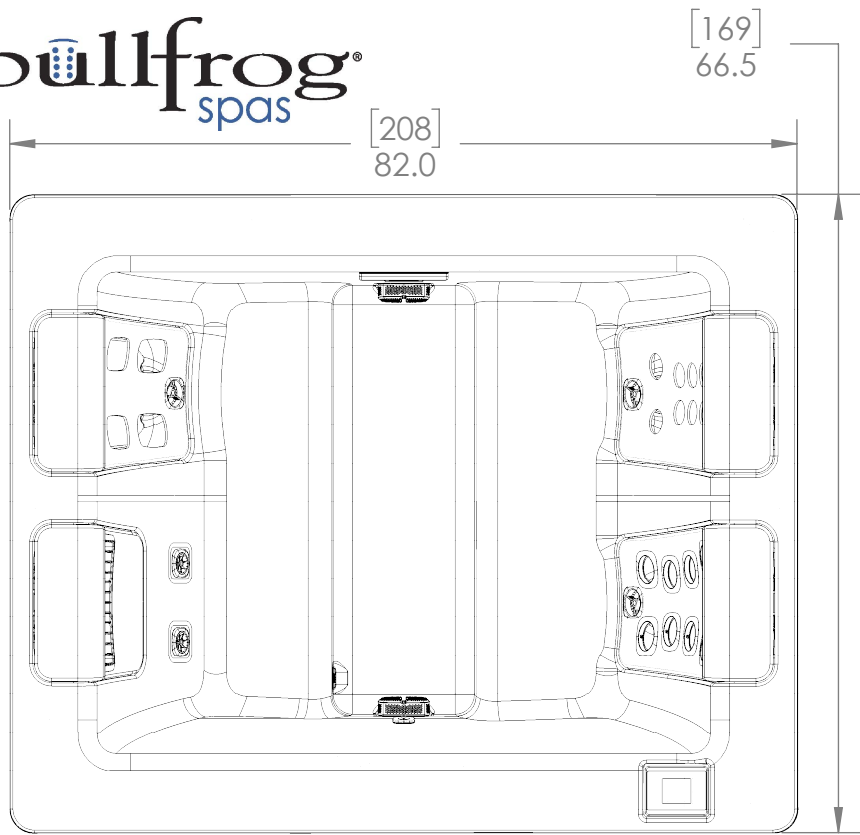

- Height:
- A - Overall  
34" [86.4cm]
  - B - Ground to Bottom of Lip  
32" [81.3cm]
  - C - Ground to Bottom of Cabinet  
4.69" [12cm]

NOTES:

DOOR ENTRY IS CENTERED ON THE FRONT OF THE SPA WITH THE FOLLOWING SPAN: 83.5" [212cm]

# STIL 7

Height:  
 A - Overall  
 30.75" (78.1 cm)  
 B - Ground to Bottom of Lip  
 28.75" (73.0 cm)  
 C - Ground to Bottom of Cabinet  
 4.7" (12.0 cm)

NOTES:

DOOR ENTRY IS CENTERED ON THE FRONT OF THE SPA WITH THE FOLLOWING SPAN: 77.0" [195.6]