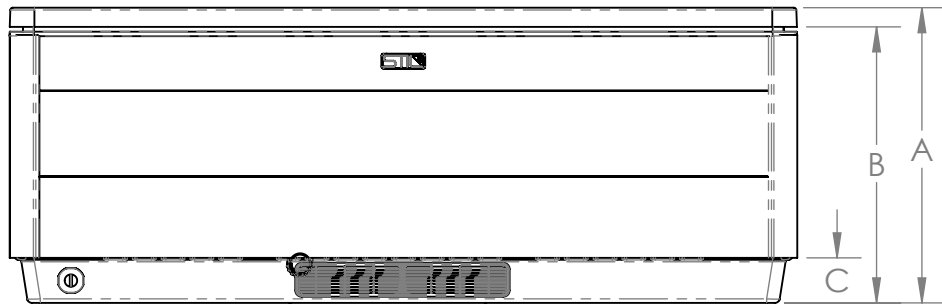

- Height:
- A - Overall  
34" [86.4cm]
  - B - Ground to Bottom of Lip  
32" [81.3cm]
  - C - Ground to Bottom of Cabinet  
4.69" [12cm]

NOTES:

DOOR ENTRY IS CENTERED ON THE FRONT OF THE SPA WITH THE FOLLOWING SPAN: 83.5" [212cm]

# STIL 7

Height:  
 A - Overall  
 30.75" (78.1 cm)  
 B - Ground to Bottom of Lip  
 28.75" (73.0 cm)  
 C - Ground to Bottom of Cabinet  
 4.7" (12.0 cm)

NOTES:

DOOR ENTRY IS CENTERED ON THE FRONT OF THE SPA WITH THE FOLLOWING SPAN: 77.0" [195.6]